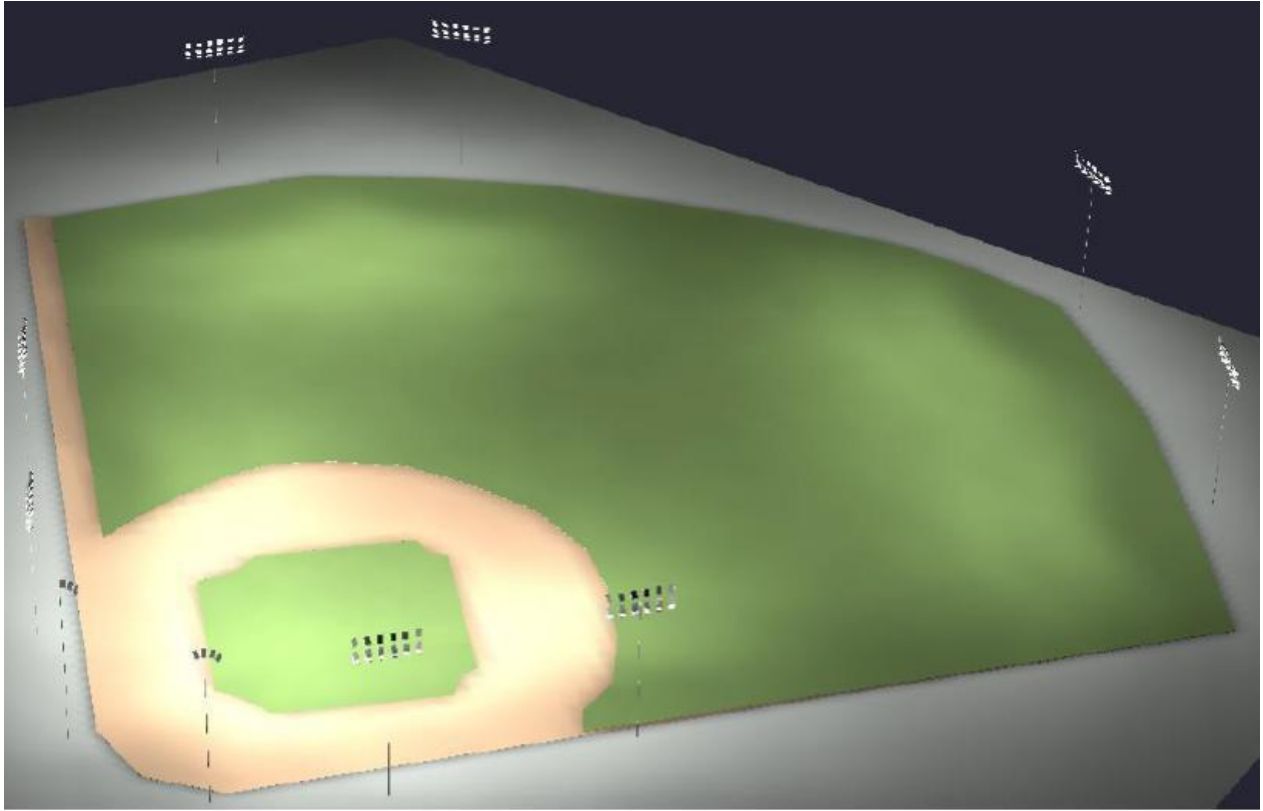

Field 1 rendering

ORDERING INFO

Model #	Lens Type	Color Temp K	Luminaire Finish Color	Accessory	Voltage	Bracket	Adapter (shown below) (04, 08, 10, 12) lengths of adapters
GLDL-S-wattage (110 – 300w)	3M	5,000	BRN – Bronze WHT - White BLK - Black SLV - Silver	00 – No Accessory TW- Twist lock PH – Photo control MS – Meshsmart Conrols	V1 120 - 277V V2 347 - 480V	T-Aadjustable tenon/slipfit B-Bracket for ¾" conduit mount	D- wall/ horizontal W-wall/ vertical
	5N						
	5R						
	5W						
<i>Example: GLDL-S-300w- 3M-5000k-BRN-00-V1-T</i>							

For ordering or technical inquiries, contact:
Info@genesyslightgroup.com