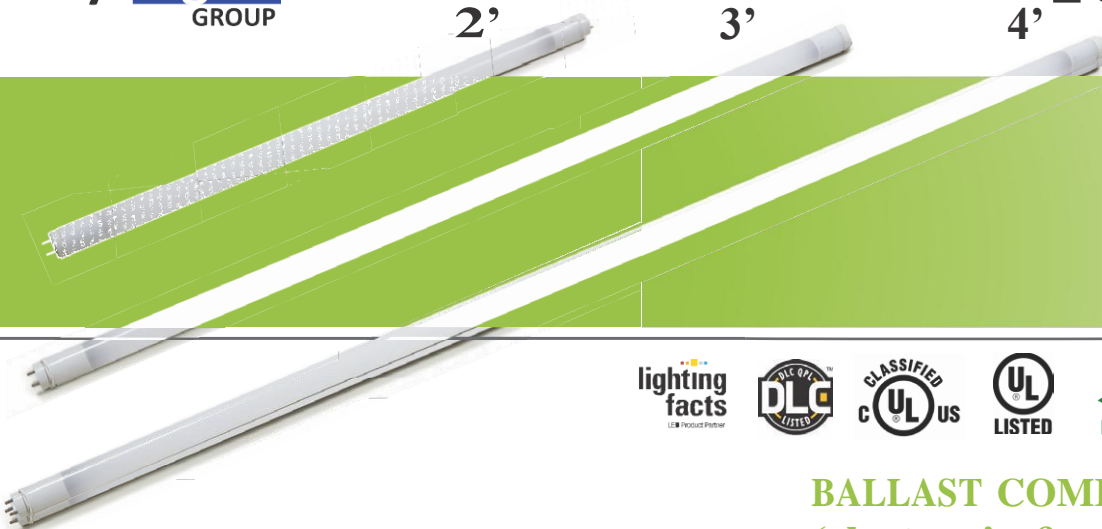

T8 Replacement Tube

TRUE UNIVERSAL

2'

3'

4'

PRODUCT SUMMARY

- 50,000 Hour Life
- Smooth Diffusion
- No Hot Spots/No Dark Spots
- Multi Voltage 120/220/277
- Suitable for Damp Locations
- Wide Beam
- 5 Year Warranty
- Uniform Light Distribution
- Shatterproof
- Contains no Mercury
- Impact Resistant

BALLAST COMPATIBLE (electronic & magnetic)

- Instant Start
- Rapid Start
- Program Start
- Quick Start
- Magnetic
- No Rewiring Required
- 120v-277v
- Low THD <10%
- High Power Factor

165 degree beam / 285 degree eld

LINE VOLTAGE COMPATIBLE (universal)

- 120v-277v
- Low THD <10%
- High Power Factor

- 120~
- 220~
- 277~
- 3500K
- 4100K
- 4'
- 3'
- 2'
- 165°
- UV
- UV

CATALOG	POWER	CCT (K)	LENGTH	CRI	LUMENS
zT82435123E-X	12W	3500	2'	>80	1300
zT82441123E-X	12W	4100	2'	>80	1300
zT83635153E-X	15W	3500	3'	>80	1600
zT83641153E-X	15W	4100	3'	>80	1600
zT84835183E-X	18W	3500	4'	>80	2000
zT84841183E-X	18W	4100	4'	>80	2000