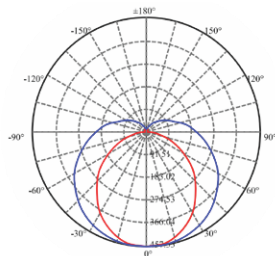

165 degree beam / 285 degree eld

LINE VOLTAGE COMPATIBLE (universal)

- 120v-277v
- Low THD <10%
- High Power Factor

- 120~
- 220~
- 277~
- 3500K
- 4100K
- 4'
- 3'
- 2'
- 165°
- UV
- UV

CATALOG	POWER	CCT (K)	LENGTH	CRI	LUMENS
zT82435123E-X	12W	3500	2'	>80	1300
zT82441123E-X	12W	4100	2'	>80	1300
zT83635153E-X	15W	3500	3'	>80	1600
zT83641153E-X	15W	4100	3'	>80	1600
zT84835183E-X	18W	3500	4'	>80	2000
zT84841183E-X	18W	4100	4'	>80	2000

• -X = Ballast and Line Compatible

• -B = Ballast Only

• -L = Line Only